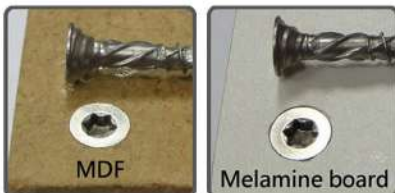

1. Wood to Wood